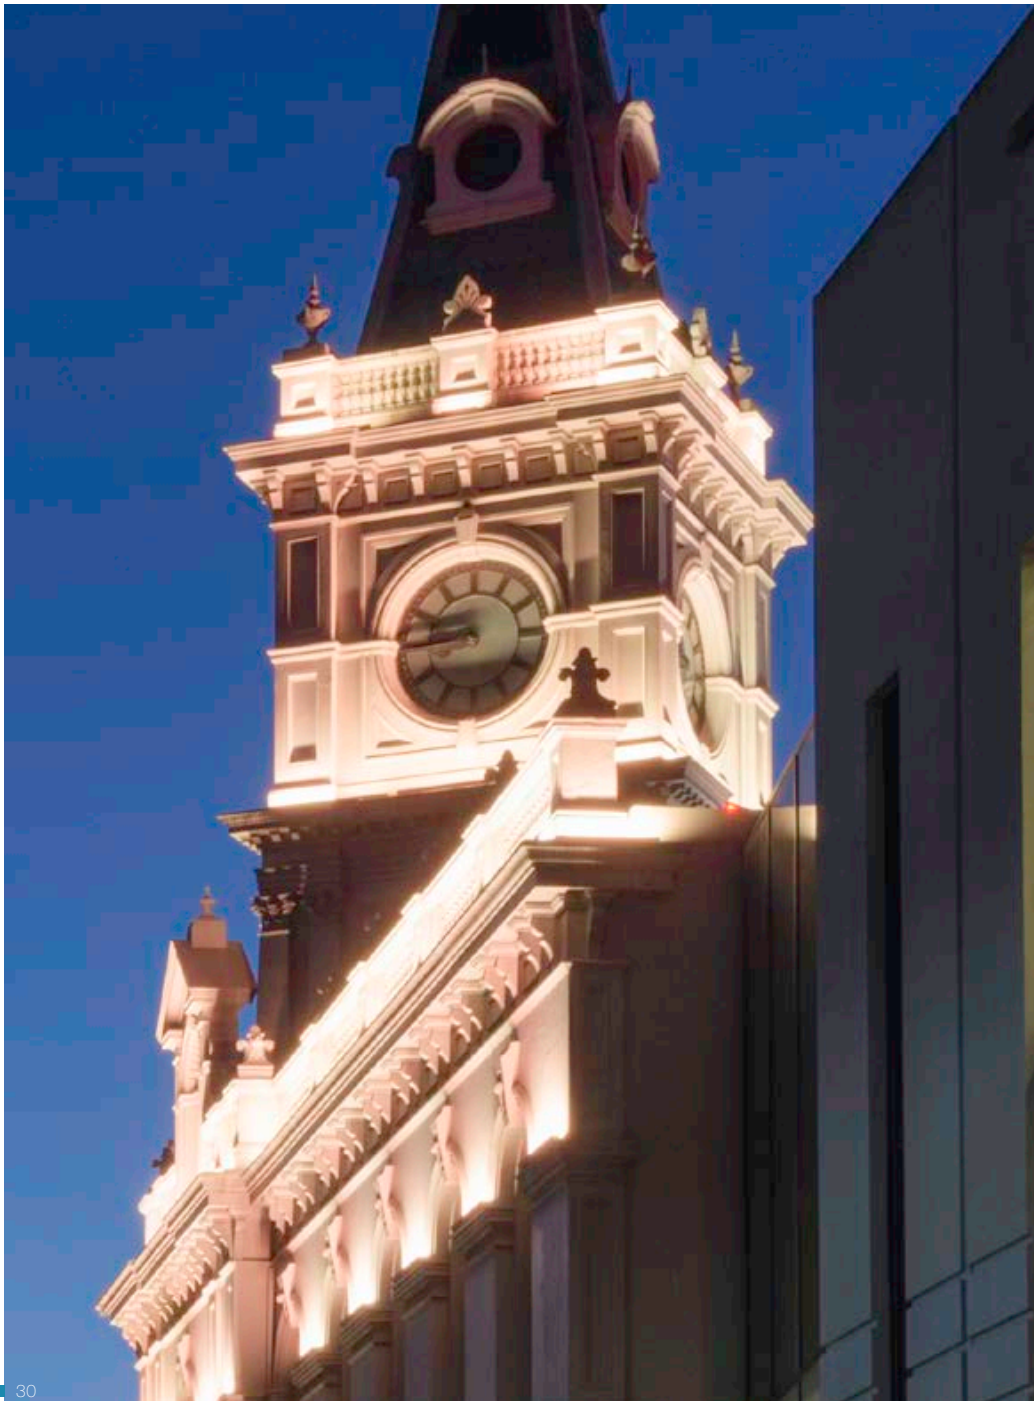

Drum Theatre

LOCATION

Melbourne

LIGHTING DESIGN

Webb Australia

PRODUCTS USED

Latitude IP