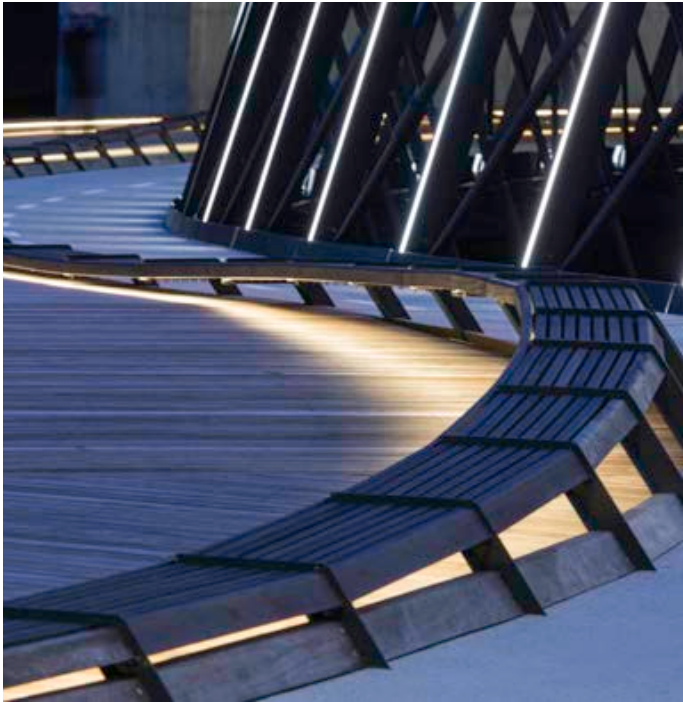

# Jim Stynes Bridge

**LOCATION**

Melbourne

**LIGHTING DESIGN**

Electrolight

**PRODUCTS USED**

Electro IP

Primo X2