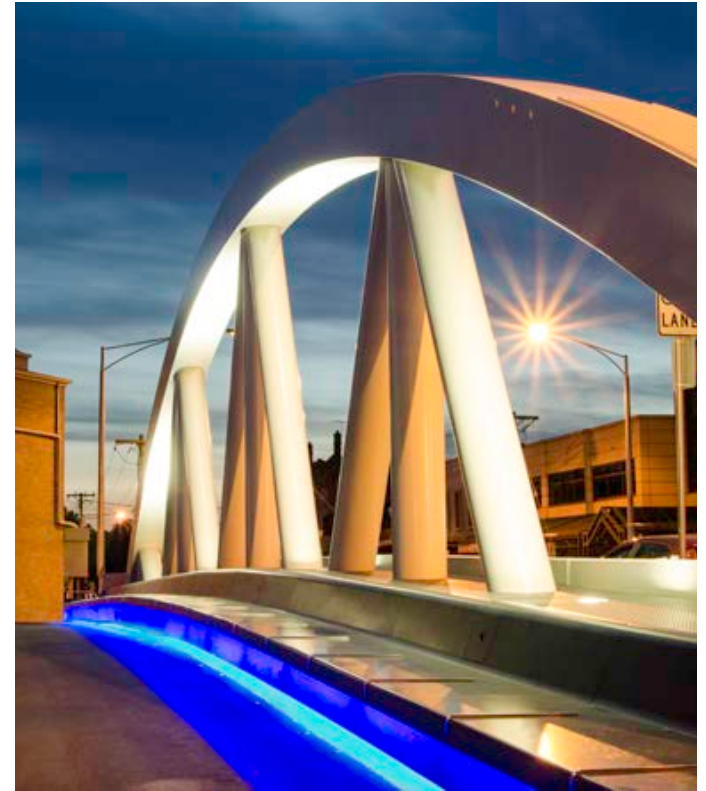

# Nicholson Street Bridge

LOCATION

Melbourne

LIGHTING DESIGN

Jacobs