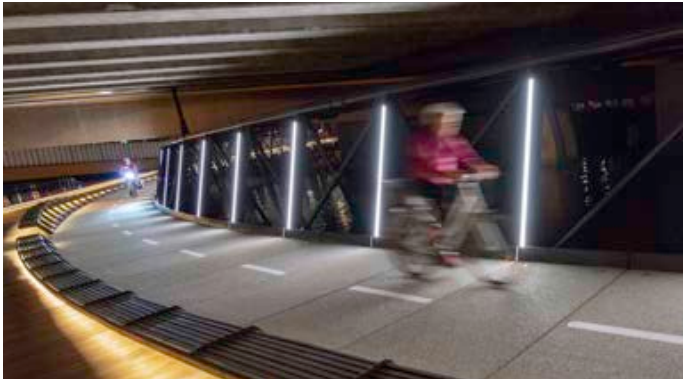

# Jim Stynes Bridge

**LOCATION**

Melbourne

**LIGHTING DESIGN**

Electrolight

**PRODUCTS USED**

Electro IP

Primo X2