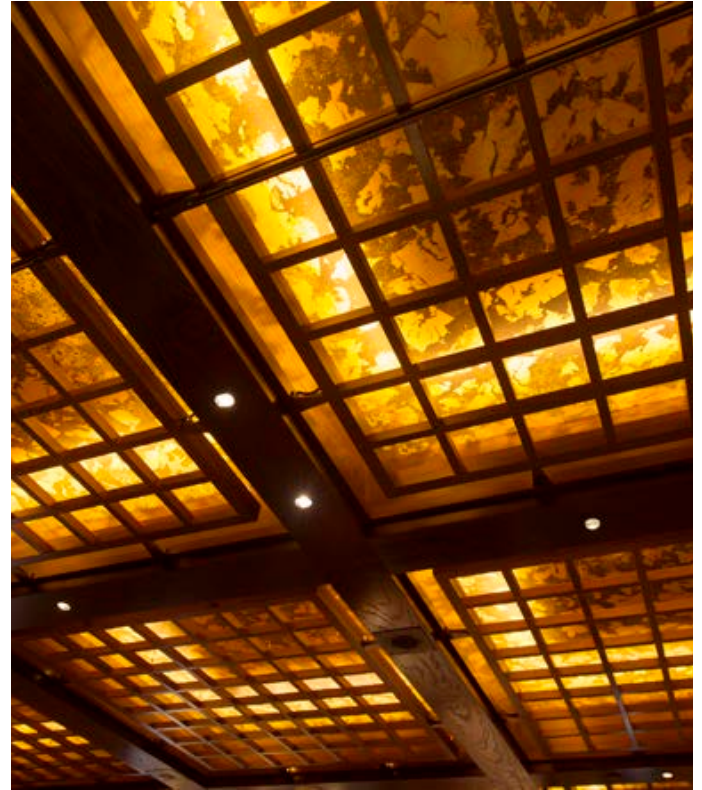

# Koko Restaurant

LOCATION

Melbourne

CLIENT

Crown Casino