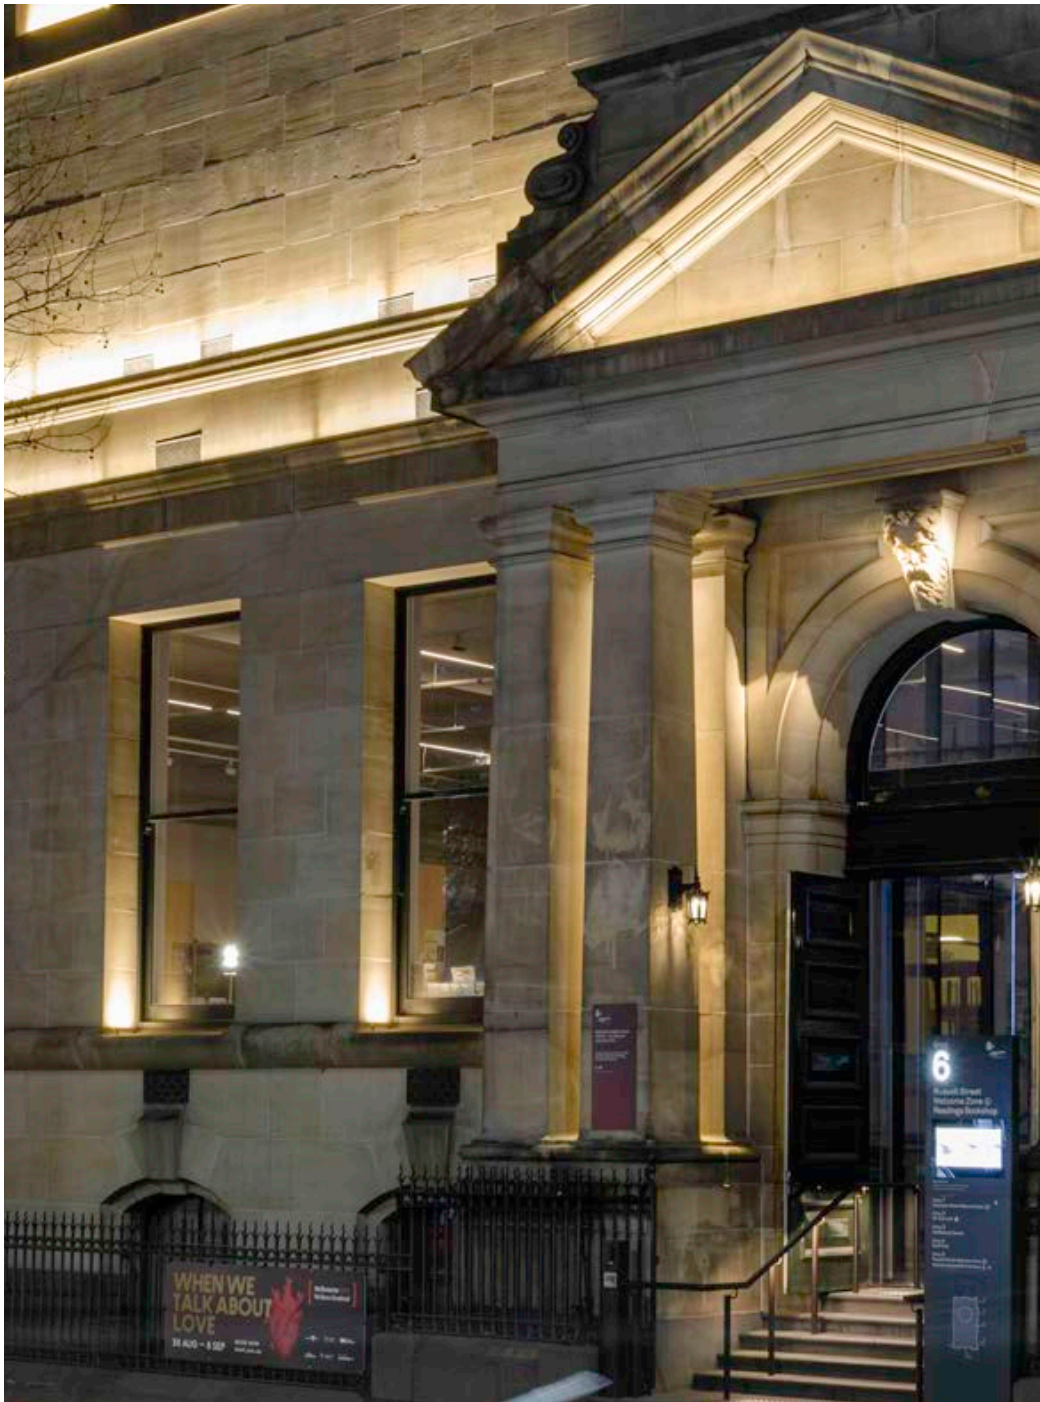

State Library Victoria

LOCATION

Melbourne

LIGHTING DESIGN

Steensen Varming

PRODUCTS USED

Max Mini IP