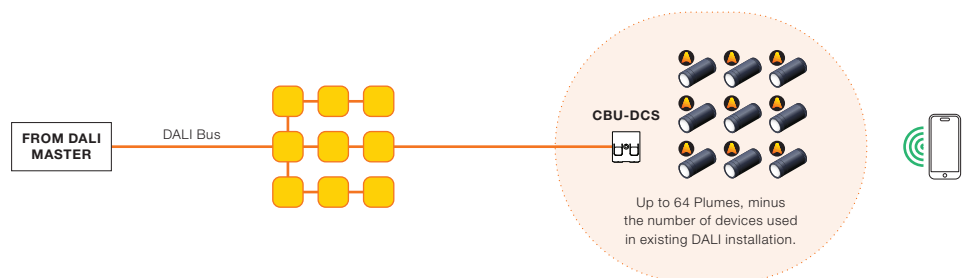

■ IP RATING

IP66

Fully protected against dust.
 Protected against wave-like
 water jets from all directions.

WIRING DIAGRAMS

CASAMBI INSTALLATION

Plume not recommended for Classic Casambi Networks

NEW DALI INSTALLATION

Max total luminaires + input devices is the same for one DALI network (CUBU-DCS not included)

EXPAND EXISTING DALI INSTALLATION

Max total luminaires + input devices is the same for one DALI network (CUBU-DCS not included)

DMX INSTALLATION

DMX as casambi scene trigger

SceneDMXcas provides scene and intensity selection for up to 20 pre-defined Casambi scenes.

The DMX Start Address for each SceneDMXcas is user selectable.

SceneDMXcas can be configured with the Casambi app.