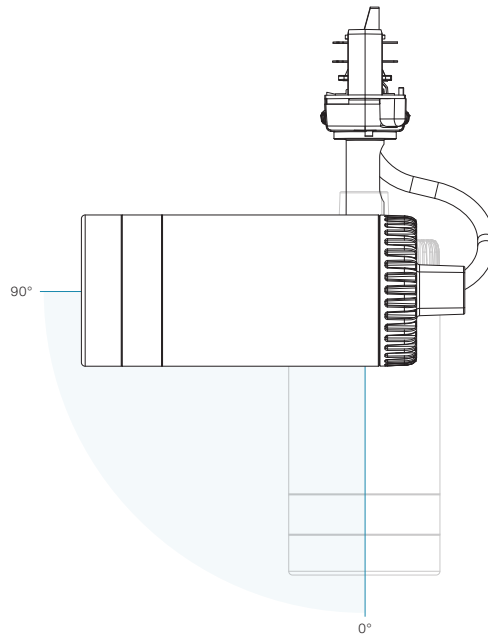

▪ DIMENSIONS

BALL JOINT MOUNTING BRACKET

BALL JOINT MOUNTING BRACKET WITH ANTI GLARE VISOR

BALL JOINT MOUNTING BRACKET ROTATION

■ DIMENSIONS

TRACK MOUNTING BRACKET

TRACK MOUNTING BRACKET ROTATION

■ POLAR DISTRIBUTION

OPTIC	POLAR DISTRIBUTION	
07D Narrow Beam 7° Beam Angle		
10D Narrow Beam 10° Beam Angle		
15D Medium Beam 15° Beam Angle		
30D Medium Beam 30° Beam Angle		
56D Wide Beam 56° Beam Angle		
O3511D Oval Beam Oval 35° x 11° Beam Angle		