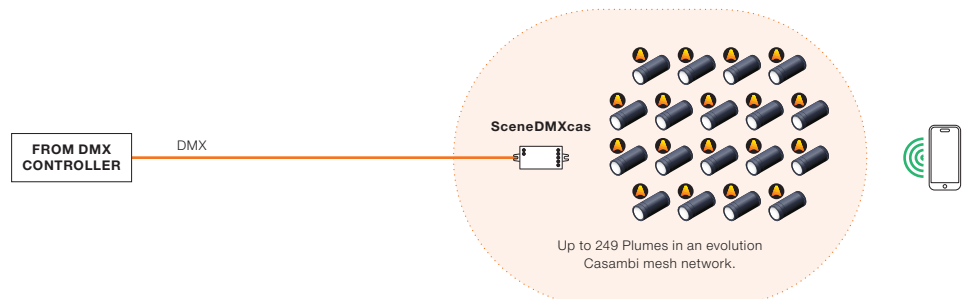

Max total luminaires + input devices is the same for one DALI network (CUBU-DCS not included)

EXPAND EXISTING DALI INSTALLATION

Max total luminaires + input devices is the same for one DALI network (CUBU-DCS not included)

DMX INSTALLATION

DMX as casambi scene trigger

SceneDMXcas provides scene and intensity selection for up to 20 pre-defined Casambi scenes.

The DMX Start Address for each SceneDMXcas is user selectable.

SceneDMXcas can be configured with the Casambi app.