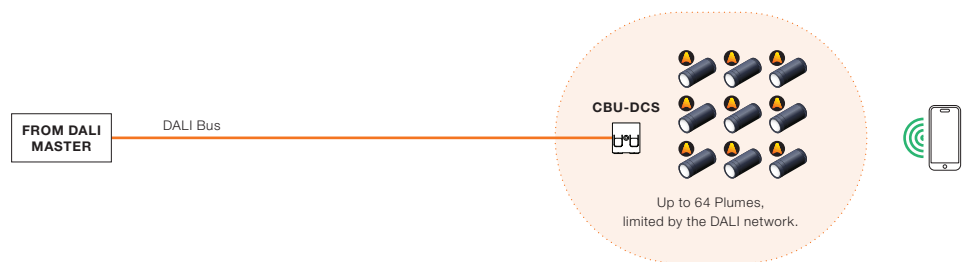

■ IP RATING

IP66

Fully protected against dust.
 Protected against wave-like
 water jets from all directions.

WIRING DIAGRAMS

CASAMBI INSTALLATION

Plume not recommended for Classic Casambi Networks

NEW DALI INSTALLATION

DMX INSTALLATION

DMX as casambi scene trigger

SceneDMXcas provides scene and intensity selection for up to 20 pre-defined Casambi scenes.

The DMX Start Address for each SceneDMXcas is user selectable.

SceneDMXcas can be configured with the Casambi app.