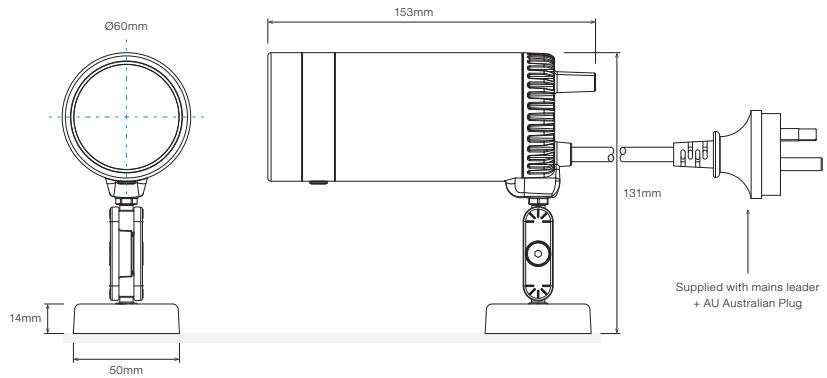

POWER & LUMEN OUTPUT

PLUME RGBW SC	POWER	07D	10D	15D	30D	56D	O3511D
Red	5W	100 lm	108 lm	84 lm	77 lm	65 lm	101 lm
Green	5.8W	163 lm	176 lm	144 lm	125 lm	137 lm	200 lm
Blue	5.8W	50 lm	54 lm	46 lm	36 lm	37 lm	66 lm
White	5.8W	184 lm	196 lm	165 lm	146 lm	154 lm	248 lm
Yellow	9.3W	237 lm	261 lm	207 lm	187 lm	189 lm	274 lm
Magenta	9.5W	115 lm	125 lm	106 lm	98 lm	93 lm	146 lm
Cyan	10W	202 lm	219 lm	183 lm	158 lm	173 lm	260 lm

▪ DIMENSIONS

BALL JOINT MOUNTING BRACKET

BALL JOINT MOUNTING BRACKET WITH ANTI GLARE VISOR

BALL JOINT MOUNTING BRACKET ROTATION

■ DIMENSIONS

TRACK MOUNTING BRACKET

TRACK MOUNTING BRACKET ROTATION

■ POLAR DISTRIBUTION