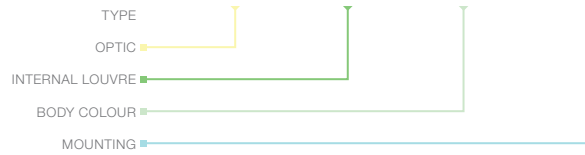

ORDERING EXAMPLE

SPT-PLUME 10 AC RGBW - 30D - HM - BLK - BJMB

OPTIC

07D	7° Beam (Far Throw Collimation)
10D	10° Beam
15D	15° Beam
30D	30° Beam
56D	56° Beam
O3511D	Oval 35° x 11° Beam

INTERNAL LOUVRE

SC	Standard Clear
HM	Honeycomb Mesh

BODY COLOUR

BLK	Black Anodised
BRS	Brass Anodised
BNA	Brushed Natural Anodised

MOUNTING

NA	No Mounting Included
BJMB	Ball Joint Mounting Bracket
TRMB	Track Mounting Bracket

ACCESSORIES

	PRODUCT CODE	DESCRIPTION
ACCESSORIES		
	ACC-PLUME-AGBL	Anti Glare Visor Black