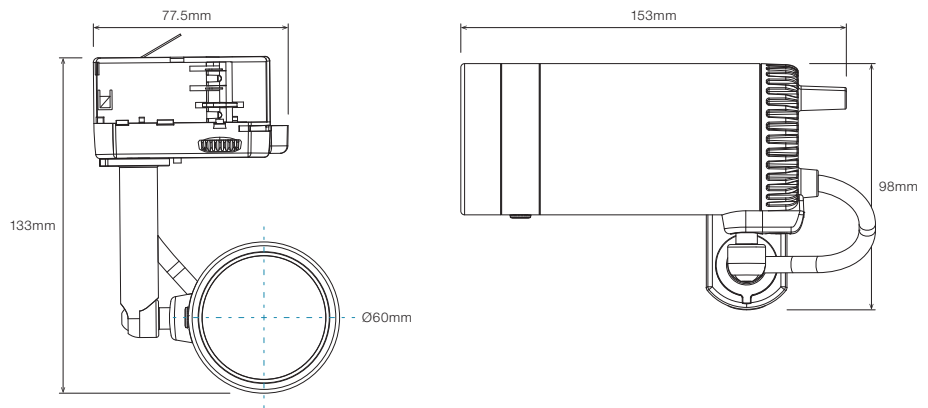

▪ DIMENSIONS

BALL JOINT MOUNTING BRACKET

BALL JOINT MOUNTING BRACKET WITH ANTI GLARE VISOR

BALL JOINT MOUNTING BRACKET ROTATION

■ DIMENSIONS

TRACK MOUNTING BRACKET

TRACK MOUNTING BRACKET ROTATION

■ POLAR DISTRIBUTION

OPTIC	POLAR DISTRIBUTION	
07D Narrow Beam 7° Beam Angle		
10D Narrow Beam 10° Beam Angle		
15D Medium Beam 15° Beam Angle		
30D Medium Beam 30° Beam Angle		
56D Wide Beam 56° Beam Angle		
O3511D Oval Beam Oval 35° x 11° Beam Angle		