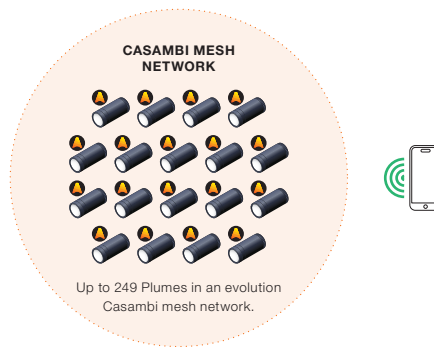

PLUME 10 AC RGBW

SPOT LIGHT | SPT-PLUME 10 AC RGBW

Plume 10 AC RGBW is an exterior compact spotlight designed for accent and flood lighting applications. Utilize the luminaire to highlight, graze and beautify facades, bridges and magnitude of landscapes. Integrated power supply and control via on-board Casambi make controlling this spotlight wirelessly a total breeze.

▪ DIMENSIONS

BALL JOINT MOUNTING BRACKET

BALL JOINT MOUNTING BRACKET WITH ANTI GLARE VISOR

BALL JOINT MOUNTING BRACKET ROTATION

■ DIMENSIONS

TRACK MOUNTING BRACKET

TRACK MOUNTING BRACKET ROTATION

■ POLAR DISTRIBUTION

OPTIC	POLAR DISTRIBUTION	
07D Narrow Beam 7° Beam Angle		
10D Narrow Beam 10° Beam Angle		
15D Medium Beam 15° Beam Angle		
30D Medium Beam 30° Beam Angle		
56D Wide Beam 56° Beam Angle		
O3511D Oval Beam Oval 35° x 11° Beam Angle		

■ IP RATING

IP66

Fully protected against dust.
 Protected against wave-like
 water jets from all directions.

WIRING DIAGRAMS

CASAMBI INSTALLATION

Plume not recommended for Classic Casambi Networks

NEW DALI INSTALLATION