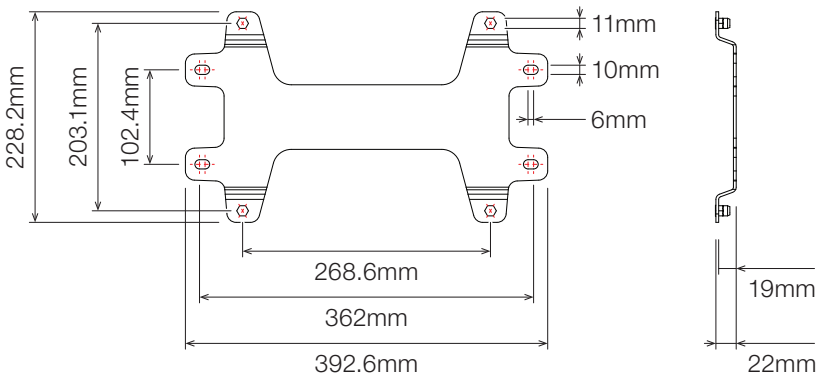

# 036AL-381AL ADAPTER PLATE

## Dimensions

## Description

Adapter Plate suitable for EMP-424 Emergency Pack, 3mm SS 304.

## Technical Specifications

<b>Suitable for</b>	EMP-424 Emergency Pack
<b>Mounting</b>	Recommended M8x30 Bolts (included)
<b>Weight</b>	1.0kg