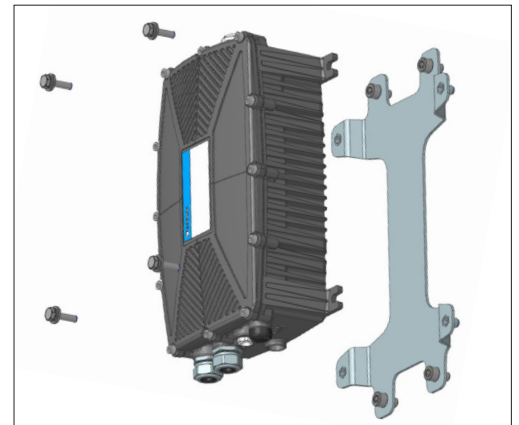

# 036AL-381AL ADAPTER PLATE

## Dimensions

## Description

Adapter Plate suitable for EMP-424 Emergency Pack, 3mm SS 304.

## Technical Specifications

<b>Suitable for</b>	EMP-424 Emergency Pack
<b>Mounting</b>	Recommended M8x30 Bolts (included)
<b>Weight</b>	1.0kg