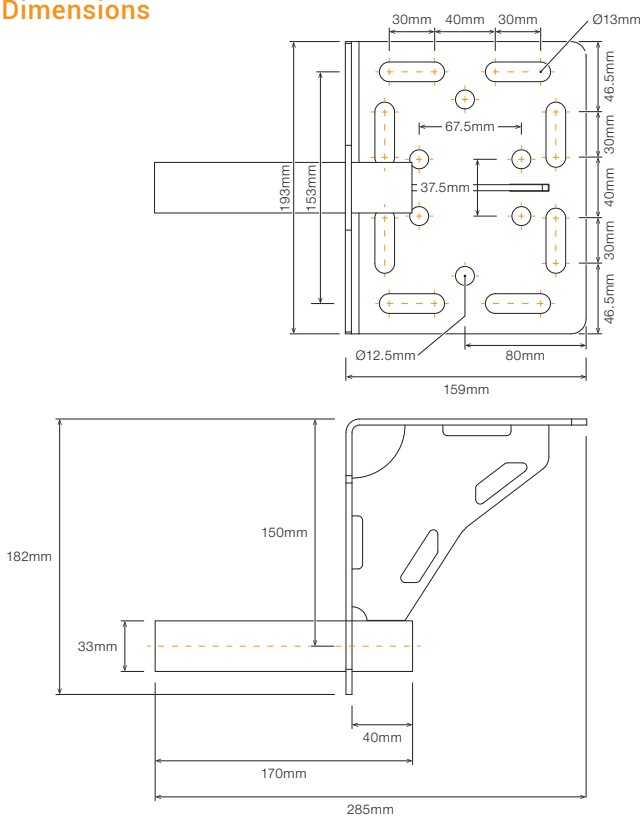

# SURFACE MOUNT SPIGOT

## Dimensions

## Description

Surface Mount Spigot, Hot Dip Galvanized. Ideal for bolting to any ceiling or beam with a variety of holes or slots to provide bolting options. 33mm spigot suitable for all Coolon spigot mount luminaires.

## Technical Specifications

<b>Suitable for</b>	33mm Spigot Mount Luminaires
<b>Mounting</b>	Surface Mount Spigot
<b>Weight</b>	2.0kg