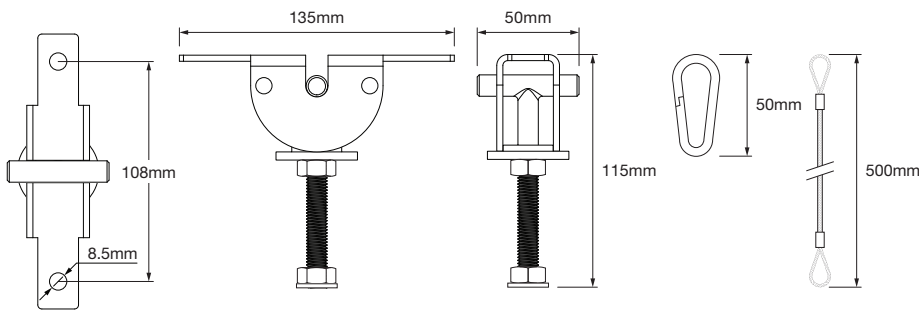

T-BOLT SWIVEL BRACKET

Dimensions

Description

The T-Bolt Swivel Bracket allows the IBYS-160 and AZIZ LIGHT™ high bay luminaires to be installed on angled surfaces between 0 and 45°.

Technical Specifications

Suitable for	AZIZ LIGHT™, IBYS High Bay
Mounting	2 x M8 Bolts (not included)
Weight	0.4kg

Ordering Example

ACC	-	SWB	-	TBOLT	-	SS316
		SWB Swivel Bracket		TBOLT M10 T-Bolt		SS316 Stainless Steel 316