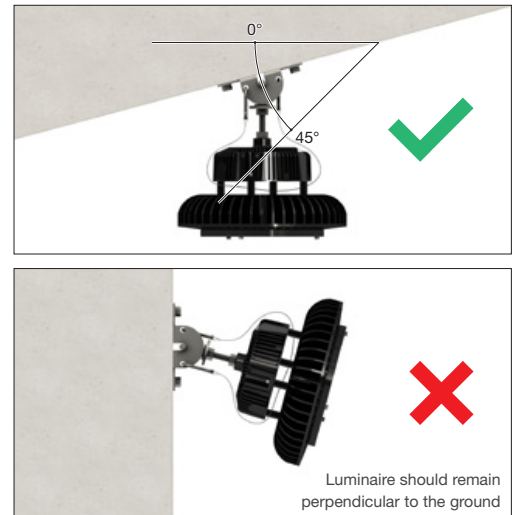

T-BOLT SWIVEL BRACKET

Dimensions

Description

The T-Bolt Swivel Bracket allows the IBYS-160 and AZIZ LIGHT™ high bay luminaires to be installed on angled surfaces between 0 and 45°.

Technical Specifications